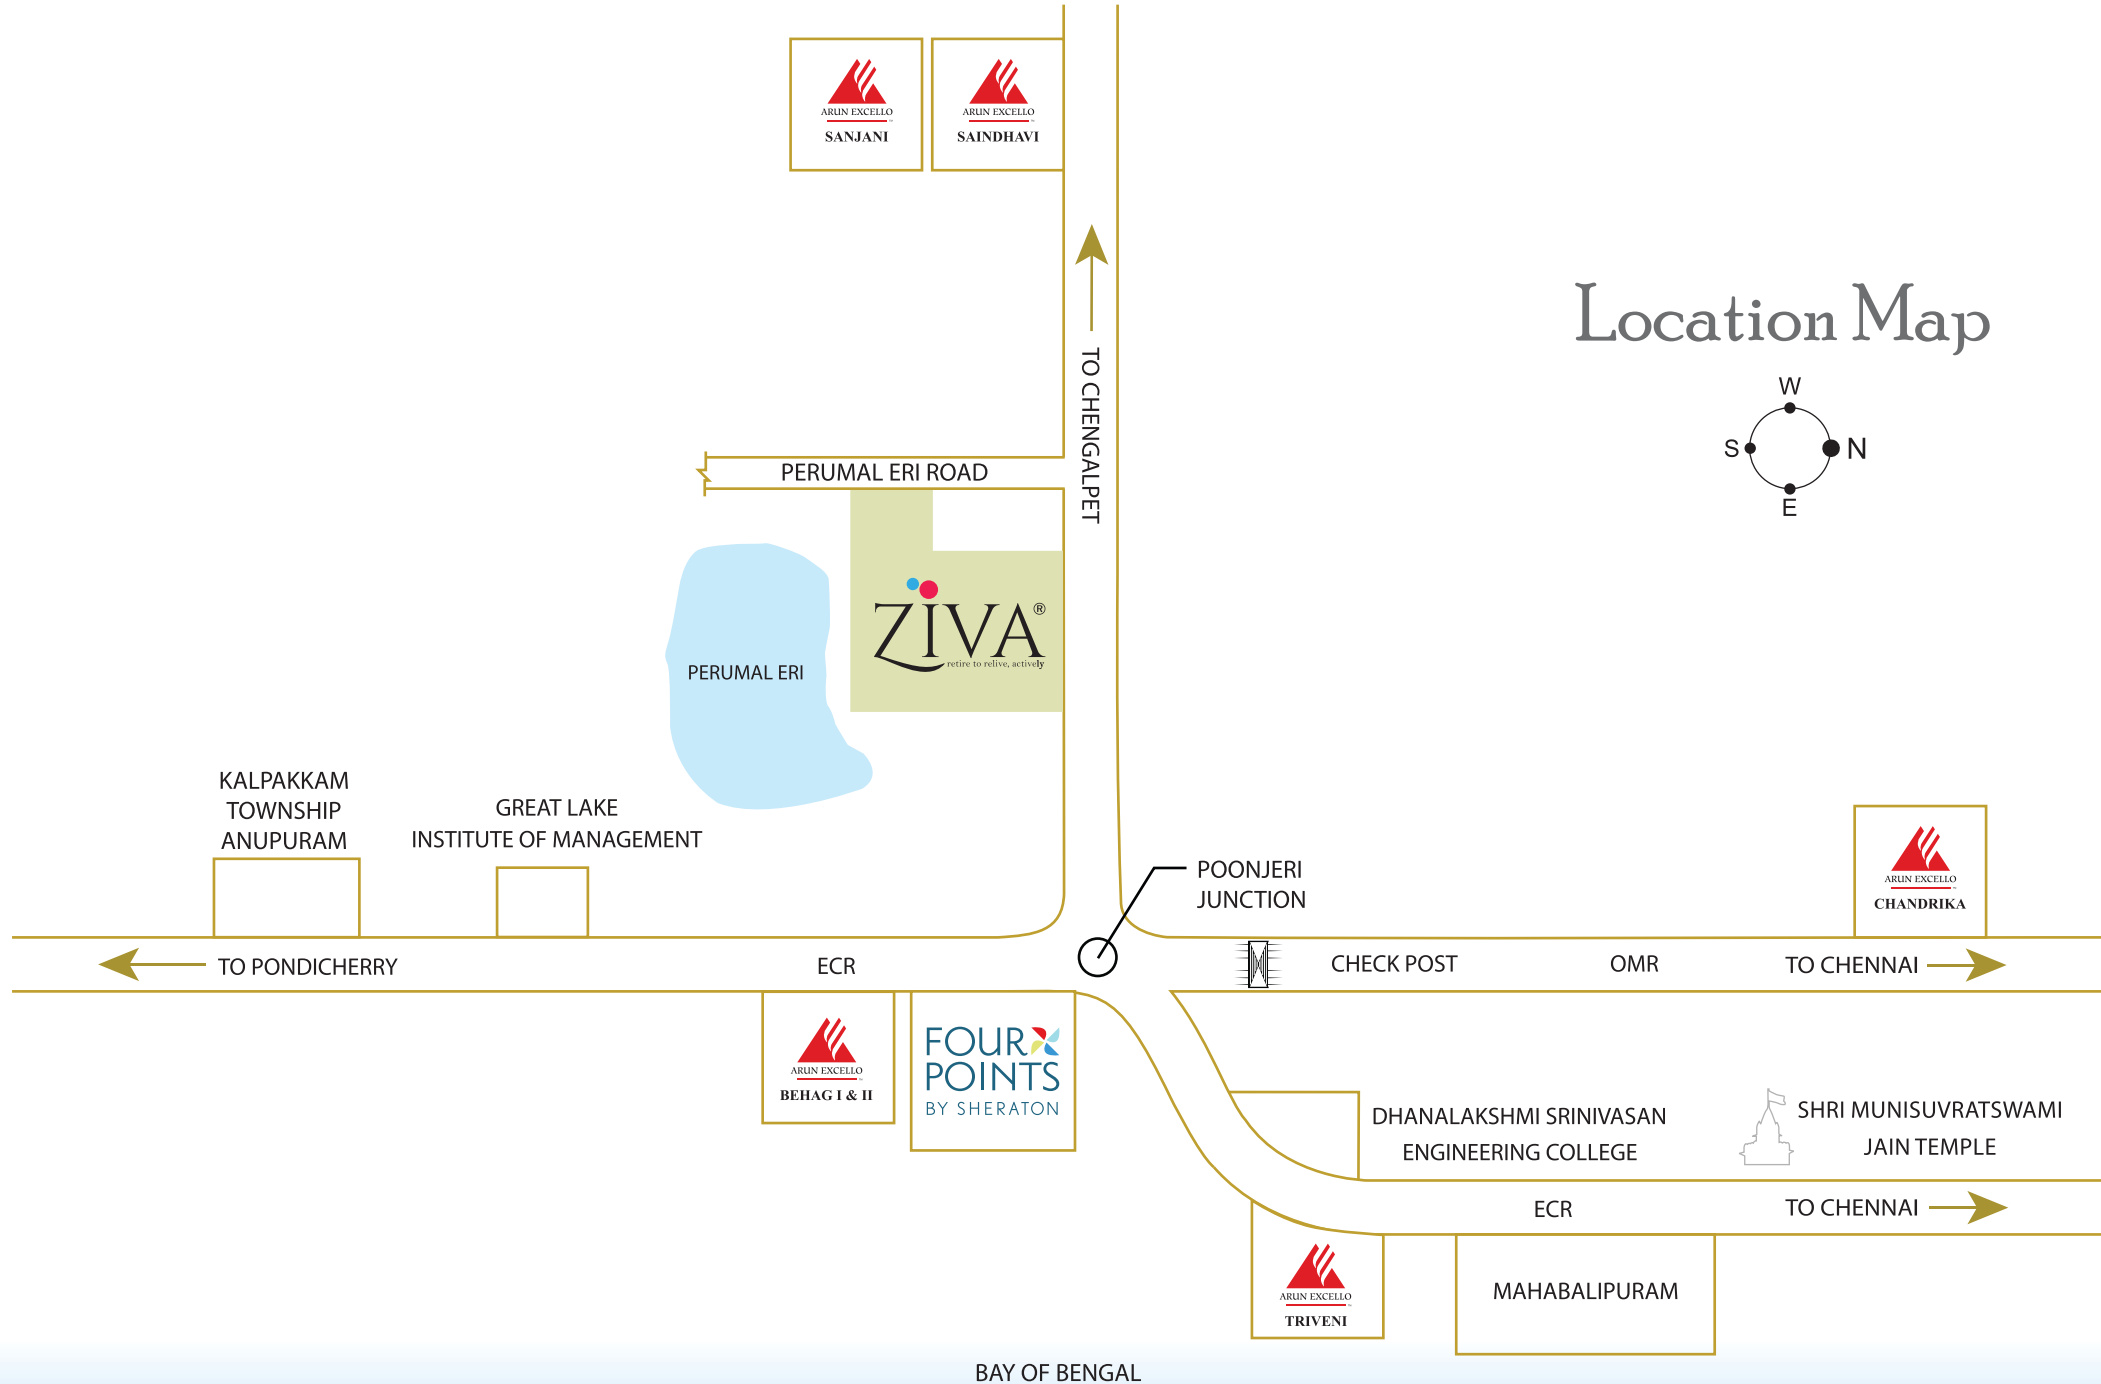

Location Map

PERUMALERT ROAD

TO THIRUVANANTHURAM

Master Layout Plan

Legend

- 1 Main Entry
- 2 Block - A - 1 BHK Apartment
- 3 Block - B - Premium 2 BHK Apartment
- 4 Block - C - Deluxe 2 BHK Apartment
- 5 Open garden
- 6 Ziva Link
- 7 Outdoor Exercise Area
- 8 Clubhouse
- 9 Indoor Pool
- 10 Forest Park
- 11 Wall
- 12 Temple
- 13 Lake
- 14 Villa A & B
- 15 Ziva Hamsadharam
- 16 Jogging/Cycling Track
- 17 Future Expansion