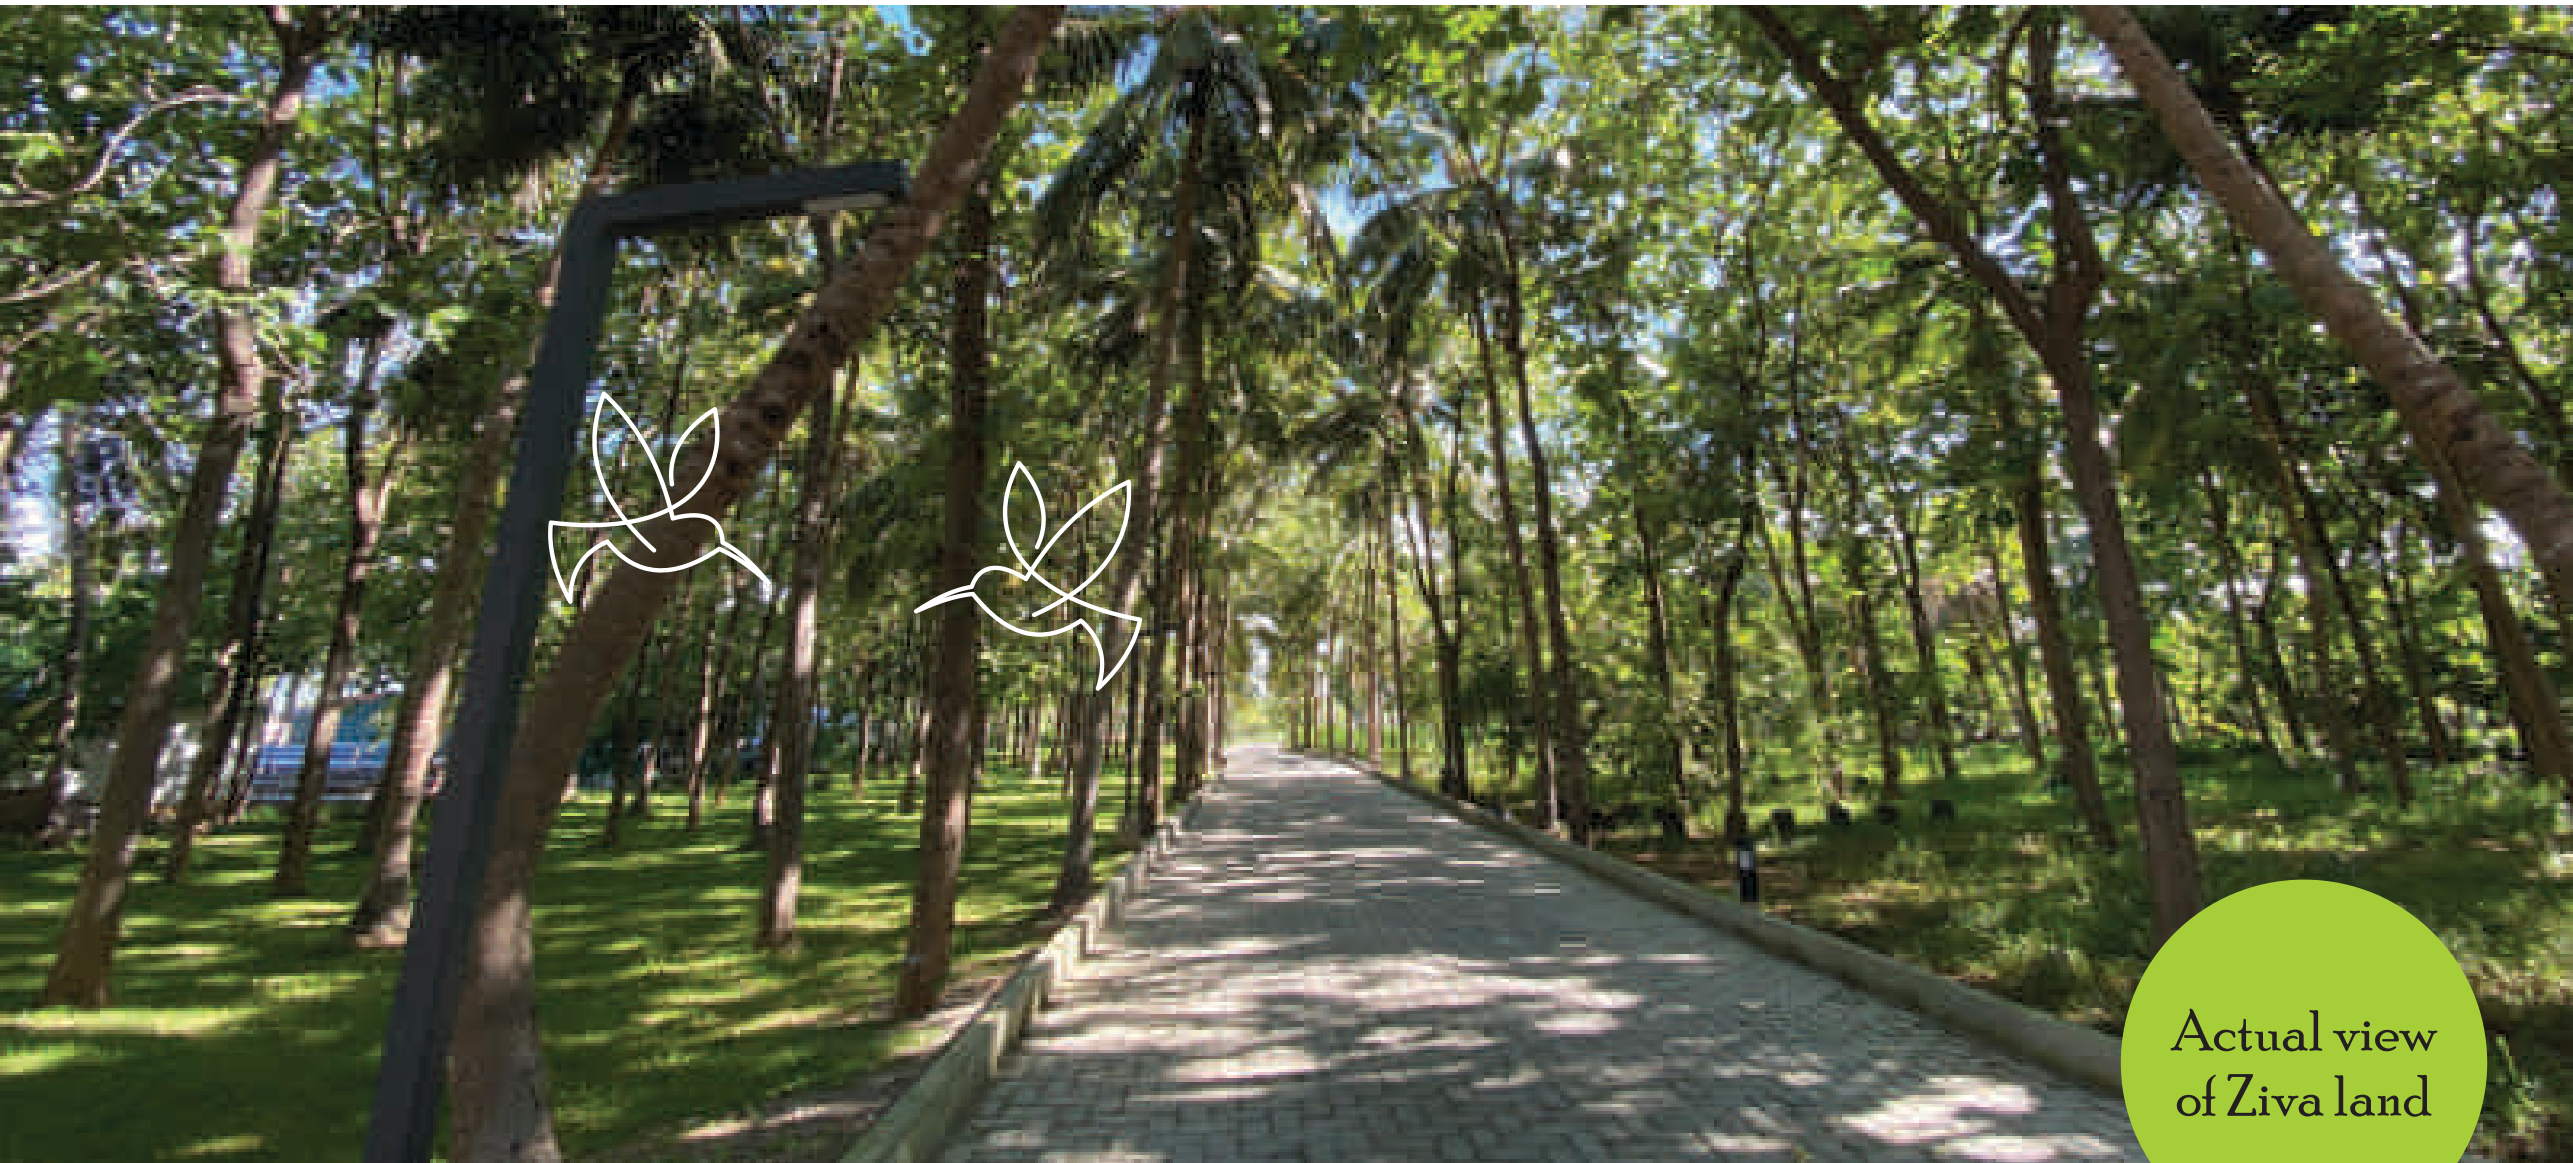

Atithi Devo Bhava

The Inspiring Sanskrit verse 'Atithi Devo Bhava' means 'Guest is God'. This Spirit, the soul of hospitality, is our guiding philosophy that drives us to pursue our commitment to create an elite active retirement community at 'Ziva'. An ownership retirement where caring for the elders is like serving God. Step in. To discover a new home, a new life to live a refreshing, rejuvenating and relaxing life after retirement, every moment... every day.

Welcome to 
ZIVA[®]
retire to relive, actively

Actual view
of Ziva land

Wake up to the caress
of fresh cool breeze

The rustle of the palms spellbind. The shimmer of the lake enchants. The chirps of the birds invite. Welcome to the good life after retirement. Welcome to Ziva, an ownership elite active retirement community where you will find what your heart and the mind desires to live an enriching life after retirement. Set amidst a picturesquely beautiful setting very close to Mahabalipuram, the UNESCO World Heritage Site, this charming retirement world is promoted by Arun Excello. Spread over a sprawling 16 acres of pristine serenity and well connected to the city, Ziva with a collection of 600 space-efficient dwellings to be developed in phases for you to lead a safe, healthy and fulfilling retirement life. Come, discover an enchanting new life at Ziva.

Actual view
of Ziva land

Reset. Recreate. Relive
The joy of fine living.

The beauty of Mother Nature blossoms magnificently at ZIVA. The swaying coconut grove is spellbinding. The rustle of palm leaves is music to ears. The lush green natural contour is soothing to the eyes. Come, explore, Experience.